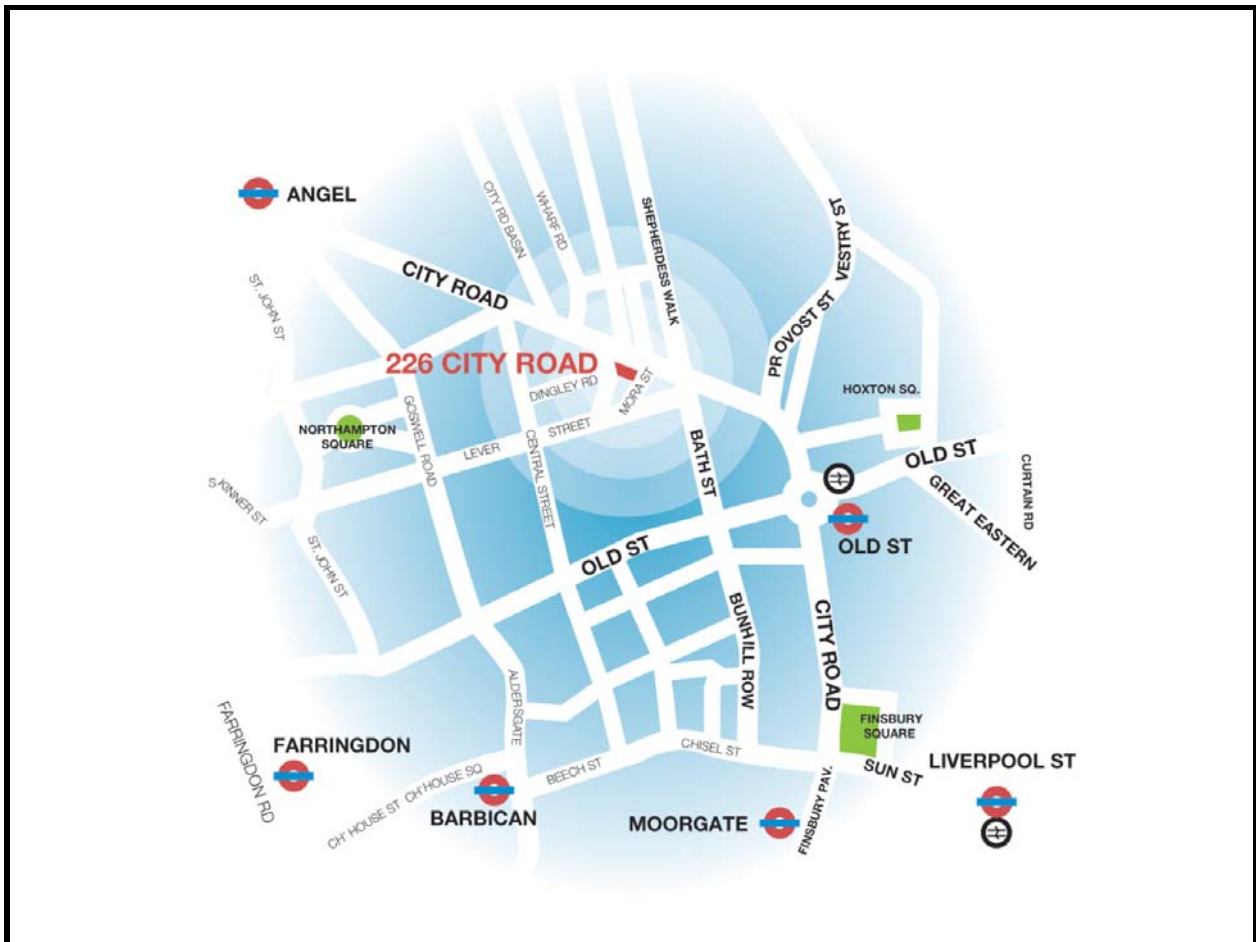

DIRECTIONS TO BSG HOUSE

BY RAIL:

The British terminal of Kings Cross and Liverpool Street are less than 2 miles away.

BY TUBE:

The Old street Underground Station (Northern Line service, City Branch) is less than five minutes walk from BSG House. Take exit 8 and follow the signs for Moorfields Eye Hospital. BSG House is a hundred yards further up City Road.

BY ROAD:

From the North, take the A1 to Highbury Corner, then proceed along Upper Street towards Angel, turning left onto City Road. From the West End, come via Marylebone Road and Pentonville Road.

BY BUS:

The Bus Routes: 43, 205, 214 stop outside BSG House

NOTE:

Parking spaces are available at two NCP car parks situated just off City Road opposite BSG House.